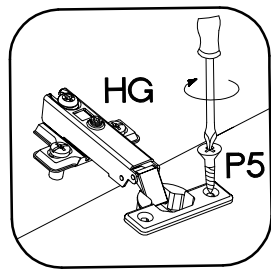

†35/0mm	†3.5x13mm	L=128mm	M4x22mm
 [CD] HG	 P5	 S	 U
4	8	2	4

MTA.711 x2	361x395x16
------------	------------

1

+35/0mm	+3.5x13mm
[CD] HG	P5
4	8

2

L=128mm	M4x22mm
	
S	U
2	4

3