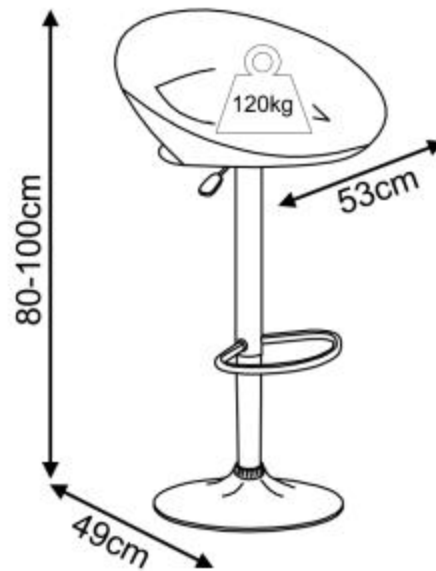

1

2

A		X1
B		X1
C		X1
D		X1
E		X1
F	M6x16mm	X4
G	6#	X1

3

4

max. 120 kg