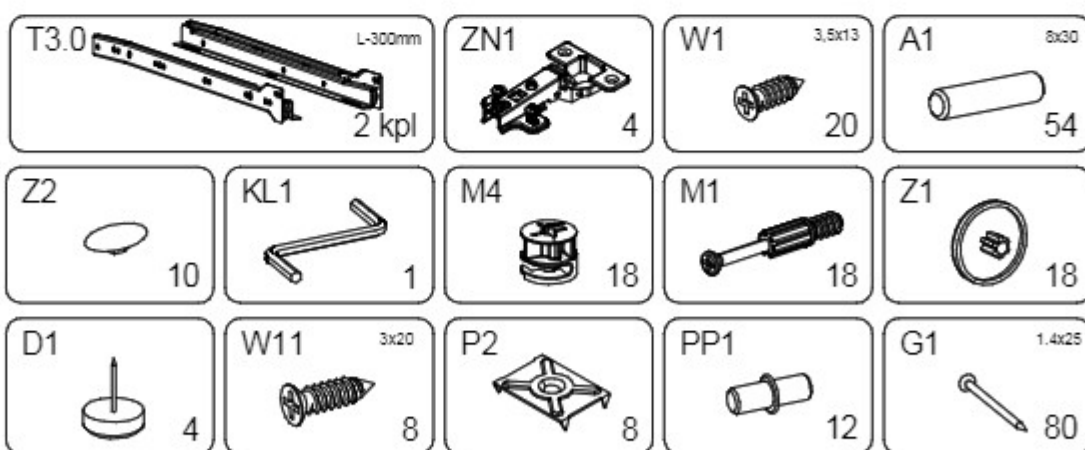

4L	1780x335x16mm	1
4R	1780x335x16mm	1
5	1683x333x16mm	1
13	1708x397x3mm	2

1	768x334x16mm	1
2	804x358x16mm	1
6	376x64x16mm	3
7	768x80x16mm	1
8	375x328x16mm	3
9L	376x332x16mm	1
9P	376x332x16mm	1
11L	320x100x16mm	2
11P	320x100x16mm	2
12	318x99x16mm	2
14	348x325x3mm	2
		1

3	1670x396x16mm	1
10	396x200x16mm	2

▶ 1

T3.0_1 R

FRONT

T3.0_1 L

▶ 4

▶ 5

▶ 6

W1 3,5x13
4

max. 5kg
max. 3kg

▶ 16

- ZN1

4
- W1
3,5x13

8
- PP1

12